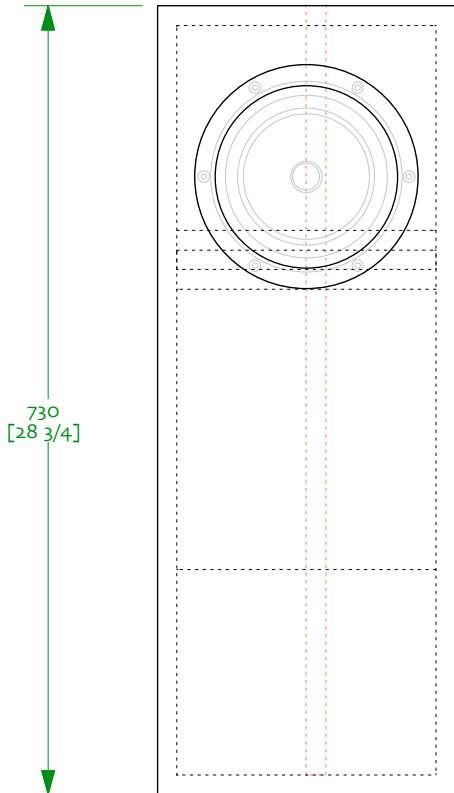

Alpair 12pw Folded ML-TL
Mark Audio Alpair 12pw ov82
Sheet x – extents | 21-december-2017
designed by Scott Lindgren | drawn by dld
© 2009-2017 Woden Design | for licenced use only

730
[28 3/4]

276
[10 7/8]

434
[17 3/32]

822
[32 3/8]